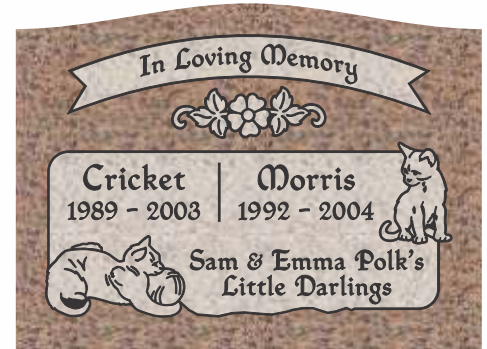

PLEASE NOTE: THESE DESIGNS ARE RESTRICTED TO 1-8 AND LARGER MONUMENTS.

BCPT017

BCPT019

BCPT022

BCPT018

BCPT020

BCPT023

BCPT009

BCPT010

BCPT001

BCPT002

See our website for additional options.

A hand etched portrait of your pet is available on any size **black** pet memorial. It is the ultimate tribute to your loyal friend.